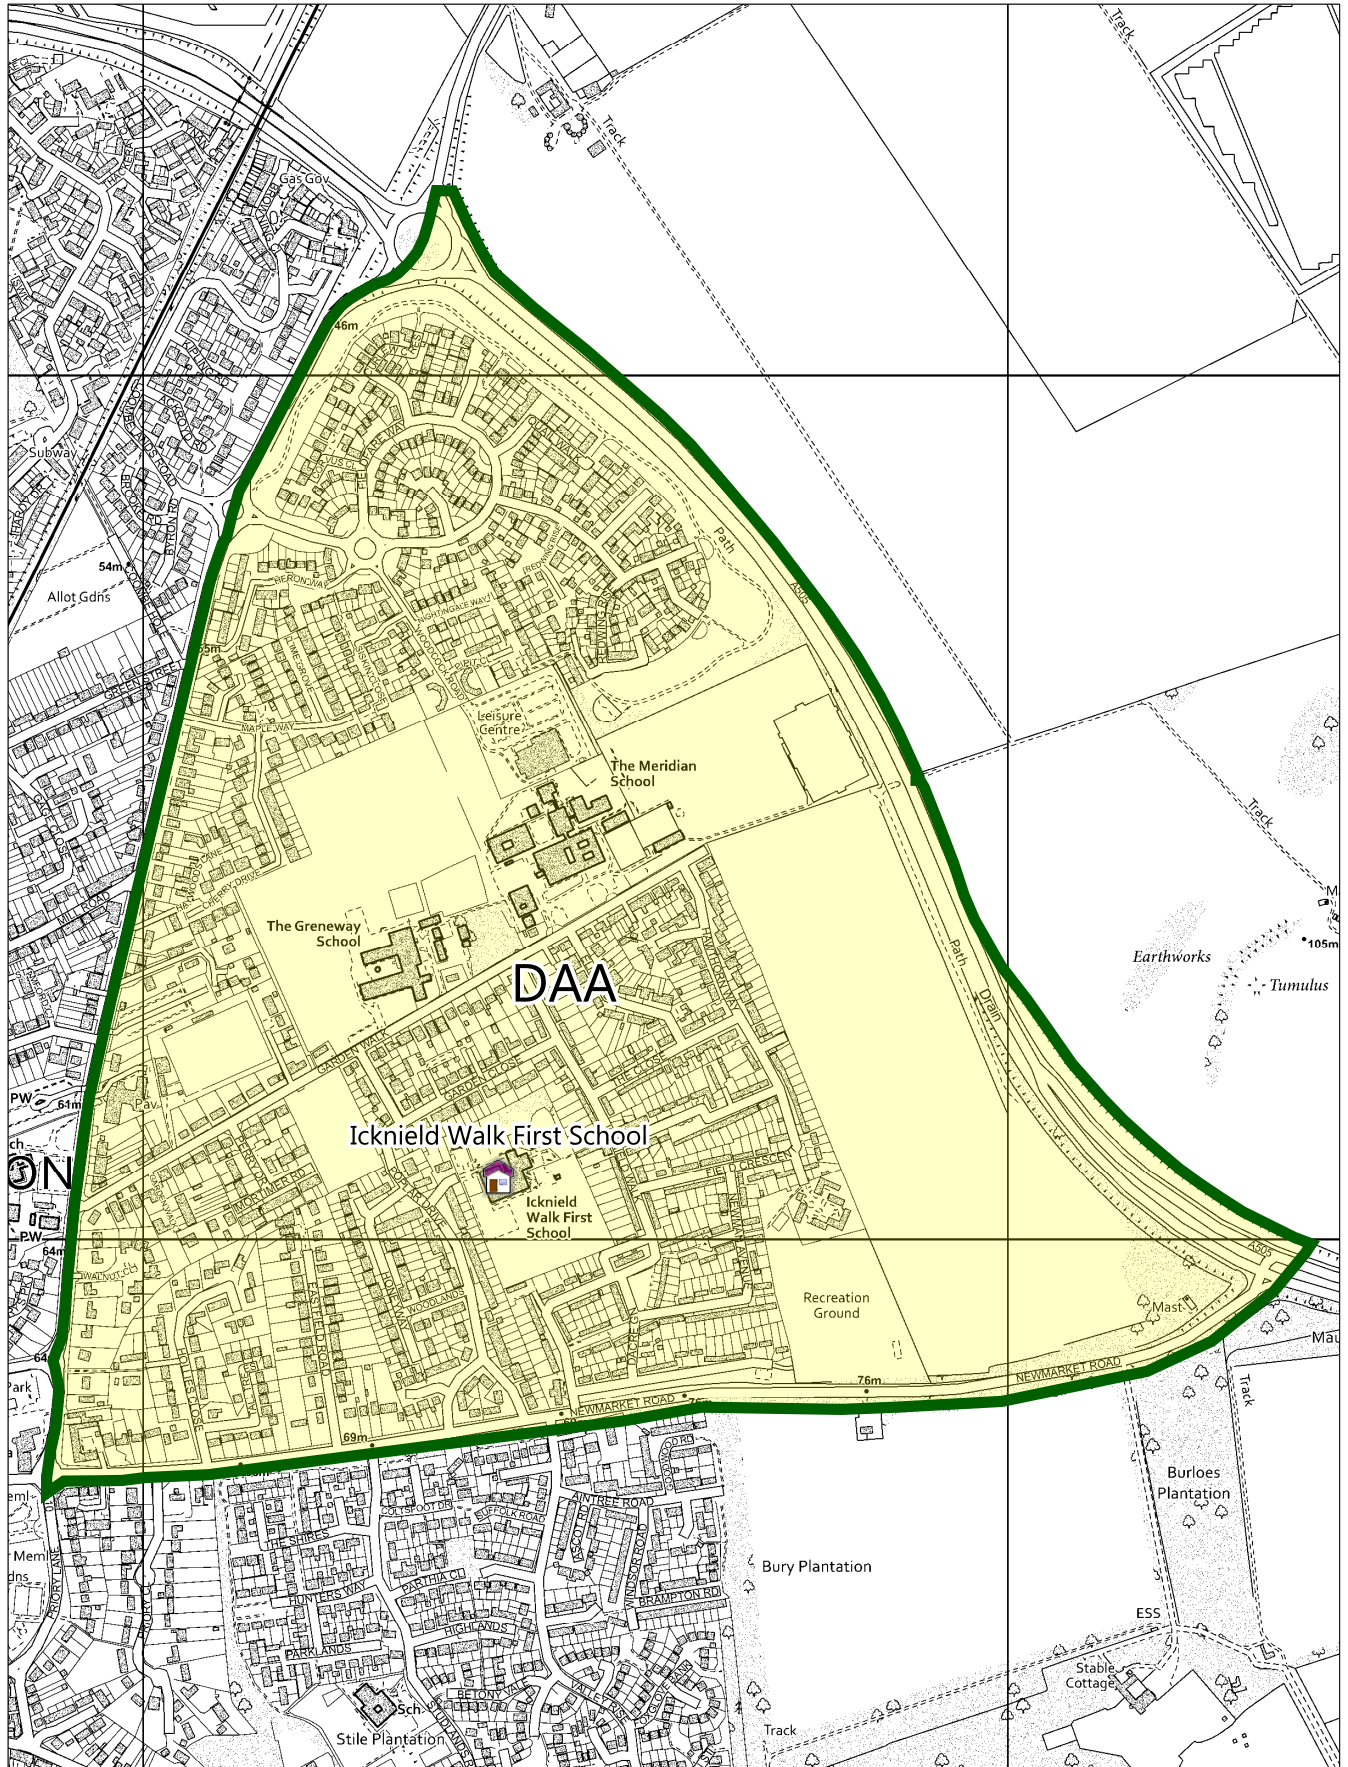

Icknield Walk First School - Royston Meridian Ward

Icknield Walk First School, Poplar Drive,
Royston, SG8 7EZ

NORTH HERTFORDSHIRE DISTRICT COUNCIL

Scale: 1:8750
Date: 16:08:19

© Crown copyright and database rights 2019 Ordnance Survey 100018622